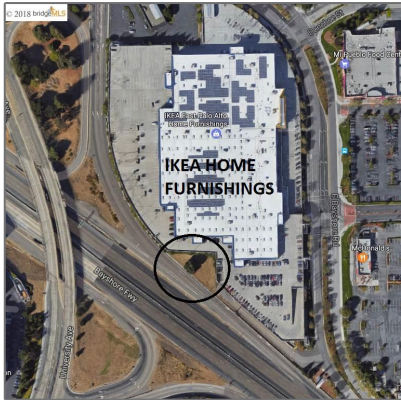

Lots And Land For Sale

0 Sqft - 1700 Bayshore, EAST PALO ALTO,
California 94303

Basic Details

Property Type:	Lots And Land
Listing Type:	For Sale
Listing ID:	40941102
Price:	\$1,600,000
Bedrooms:	0
Bathrooms:	0
Half Bathrooms:	0
Square Footage:	0 Sqft
Year Built:	0
Lot Area:	8,712 Sqft

Address Map

Country:	US
State:	CA
County:	San Mateo
City:	EAST PALO ALTO
Zipcode:	94303
Street:	Bayshore
Street Number:	1700
Floor Number:	0
Longitude:	W123° 51' 42.3"
Latitude:	N37° 27' 38.5"

Agent Info