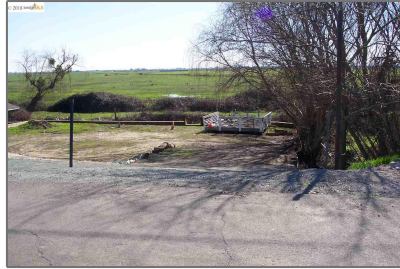

Lots And Land For Sale

0 Sqft - 2358 Dutch Slough Rd, OAKLEY,
California 94561

Basic [Details](#)

Property Type:	Lots And Land
Listing Type:	For Sale
Listing ID:	40941088
Price:	\$95,000
Bedrooms:	0
Bathrooms:	0
Half Bathrooms:	0
Square Footage:	0 Sqft
Year Built:	0
Lot Area:	7,950 Sqft

Features

View:

[Panoramic, Delta, Mt
Diablo, Mountains,
Marina, Water](#)

Address [Map](#)

Country:	US
State:	CA
County:	Contra Costa
City:	OAKLEY
Zipcode:	94561
Street:	Dutch Slough Rd
Street Number:	2358
Floor Number:	0