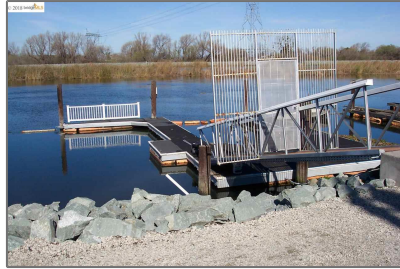

Lots And Land For Sale

0 Sqft - 2368 Dutch Slough Rd, OAKLEY,
California 94561

Basic [Details](#)

Property Type:	Lots And Land
Listing Type:	For Sale
Listing ID:	40941087
Price:	\$125,000
Bedrooms:	0
Bathrooms:	0
Half Bathrooms:	0
Square Footage:	0 Sqft
Year Built:	0
Lot Area:	7,750 Sqft

Features

View:

[Panoramic, Delta, Mt
Diablo, Mountains,
Marina, Water](#)

Address [Map](#)

Country:	US
State:	CA
County:	Contra Costa
City:	OAKLEY
Zipcode:	94561
Street:	Dutch Slough Rd
Street Number:	2368
Floor Number:	0