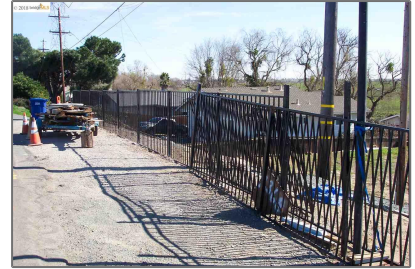

Lots And Land For Sale

0 Sqft - 2368 Dutch Slough Rd, OAKLEY,
California 94561

Basic [Details](#)

Property Type:	Lots And Land
Listing Type:	For Sale
Listing ID:	40941087
Price:	\$125,000
Bedrooms:	0
Bathrooms:	0
Half Bathrooms:	0
Square Footage:	0 Sqft
Year Built:	0
Lot Area:	7,750 Sqft

Features

View:

[Panoramic, Delta, Mt
Diablo, Mountains,
Marina, Water](#)

Address [Map](#)

Country:	US
State:	CA
County:	Contra Costa
City:	OAKLEY
Zipcode:	94561
Street:	Dutch Slough Rd
Street Number:	2368
Floor Number:	0