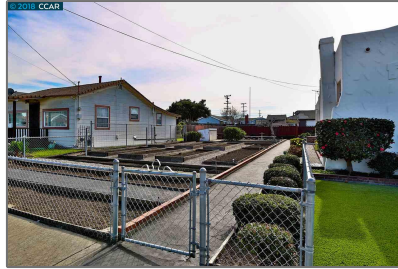

Lots And Land For Sale

0 Sqft - 1928 California Avenue, SAN PABLO,
California 94806

Basic [Details](#)

Property Type:	Lots And Land
Listing Type:	For Sale
Listing ID:	40941074
Price:	\$430,000
Bedrooms:	0
Bathrooms:	0
Half Bathrooms:	0
Square Footage:	0 Sqft
Year Built:	0
Lot Area:	3,180 Sqft

Address [Map](#)

Country:	US
State:	CA
County:	Contra Costa
City:	SAN PABLO
Zipcode:	94806
Street:	California Avenue
Street Number:	1928
Floor Number:	0
Longitude:	W123° 38' 58"
Latitude:	N37° 57' 11.4"