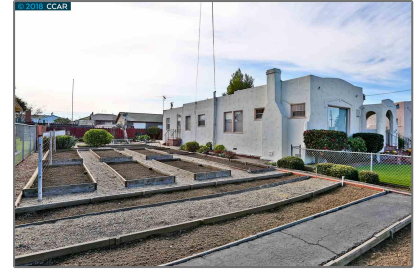

Lots And Land For Sale

0 Sqft - 1928 California Avenue, SAN PABLO,
California 94806

Basic [Details](#)

Property Type:	Lots And Land
Listing Type:	For Sale
Listing ID:	40941074
Price:	\$430,000
Bedrooms:	0
Bathrooms:	0
Half Bathrooms:	0
Square Footage:	0 Sqft
Year Built:	0
Lot Area:	3,180 Sqft

Address [Map](#)

Country:	US
State:	CA
County:	Contra Costa
City:	SAN PABLO
Zipcode:	94806
Street:	California Avenue
Street Number:	1928
Floor Number:	0
Longitude:	W123° 38' 58"
Latitude:	N37° 57' 11.4"