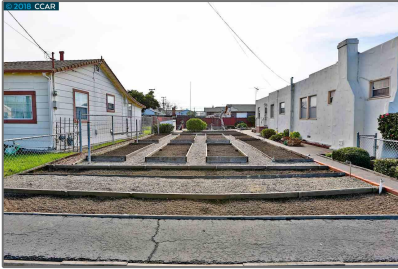

Lots And Land For Sale

0 Sqft - 1928 California Avenue, SAN PABLO,
California 94806

Basic [Details](#)

Property Type:	Lots And Land
Listing Type:	For Sale
Listing ID:	40941074
Price:	\$430,000
Bedrooms:	0
Bathrooms:	0
Half Bathrooms:	0
Square Footage:	0 Sqft
Year Built:	0
Lot Area:	3,180 Sqft

Address [Map](#)

Country:	US
State:	CA
County:	Contra Costa
City:	SAN PABLO
Zipcode:	94806
Street:	California Avenue
Street Number:	1928
Floor Number:	0
Longitude:	W123° 38' 58"
Latitude:	N37° 57' 11.4"