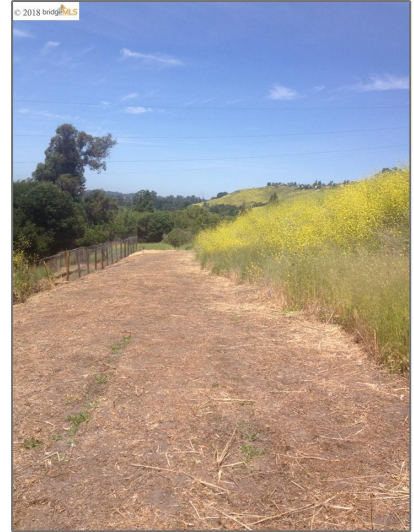

## Basic [Details](#)

Property Type:	<b>Lots And Land</b>
Listing Type:	<b>For Sale</b>
Listing ID:	<b>40941042</b>
Price:	<b>\$375,000</b>
Bedrooms:	<b>0</b>
Bathrooms:	<b>0</b>
Half Bathrooms:	<b>0</b>
Square Footage:	<b>0 Sqft</b>
Year Built:	<b>0</b>
Lot Area:	<b>48,600 Sqft</b>