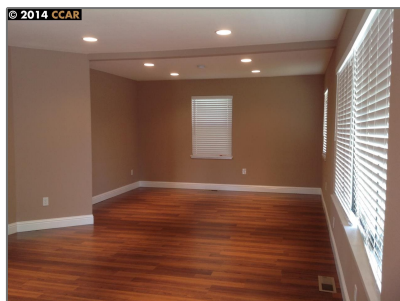

Comm Industrial For Sale

For Sale

1,020 Sqft - 2672 Appian way, PINOLE, California
94564

Basic [Details](#)

Property Type: **Comm Industrial
For Sale**

Listing Type: **For Sale**

Listing ID: **40941037**

Price: **\$275,000**