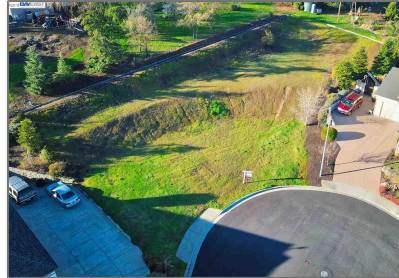

Lots And Land For Sale

0 Sqft - 1745 Sterling Ct, LIVERMORE, California
94550

Basic [Details](#)

Property Type:	Lots And Land
Listing Type:	For Sale
Listing ID:	40941030
Price:	\$529,900
Bedrooms:	0
Bathrooms:	0
Half Bathrooms:	0
Square Footage:	0 Sqft
Year Built:	0
Lot Area:	15,200 Sqft

Address [Map](#)

Country:	US
State:	CA
County:	Alameda
City:	LIVERMORE
Zipcode:	94550
Street:	Sterling Ct
Street Number:	1745
Floor Number:	0
Longitude:	W122° 13' 44.3"
Latitude:	N37° 39' 36.6"

Agent [Info](#)