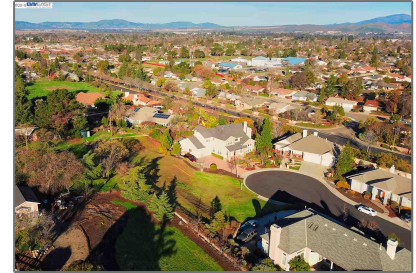

Lots And Land For Sale

0 Sqft - 1745 Sterling Ct, LIVERMORE, California
94550

Basic [Details](#)

Property Type:	Lots And Land
Listing Type:	For Sale
Listing ID:	40941030
Price:	\$529,900
Bedrooms:	0
Bathrooms:	0
Half Bathrooms:	0
Square Footage:	0 Sqft
Year Built:	0
Lot Area:	15,200 Sqft

Address [Map](#)

Country:	US
State:	CA
County:	Alameda
City:	LIVERMORE
Zipcode:	94550
Street:	Sterling Ct
Street Number:	1745
Floor Number:	0
Longitude:	W122° 13' 44.3"
Latitude:	N37° 39' 36.6"

Agent [Info](#)