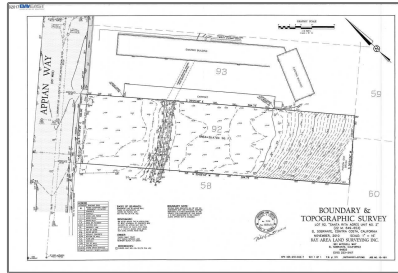

Lots And Land For Sale

0 Sqft - 4462 Appian Way, EL SOBRANTE,
California 94803

Basic Details

Property Type: **Lots And Land**

Listing Type: **For Sale**

Listing ID: **40940998**

Price: **\$350,000**

Bedrooms: **0**

Bathrooms: **0**

Half Bathrooms: **0**

Square Footage: **0 Sqft**

Year Built: **0**

Lot Area: **39,596 Sqft**

Address Map

Country: **US**

State: **CA**

County: **Contra Costa**

City: **EL SOBRANTE**

Zipcode: **94803**

Street: **Appian Way**

Street Number: **4462**

Floor Number: **0**

Longitude: **W123° 41' 39"**

Latitude: **N37° 58' 12.7"**