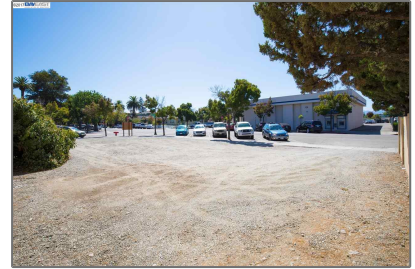

Lots And Land For Sale

0 Sqft - 2108 3Rd St, LIVERMORE, California
94550

Basic [Details](#)

Property Type:	Lots And Land
Listing Type:	For Sale
Listing ID:	40940929
Price:	\$360,000
Bedrooms:	0
Bathrooms:	0
Half Bathrooms:	0
Square Footage:	0 Sqft
Year Built:	0
Lot Area:	5,000 Sqft

Features

View:

[Downtown](#)

Address [Map](#)

Country:	US
State:	CA
County:	Alameda
City:	LIVERMORE
Zipcode:	94550
Street:	3Rd St
Street Number:	2108
Floor Number:	0

Longitude: **W122° 13' 50.6"**

Latitude: **N37° 40' 47.9"**