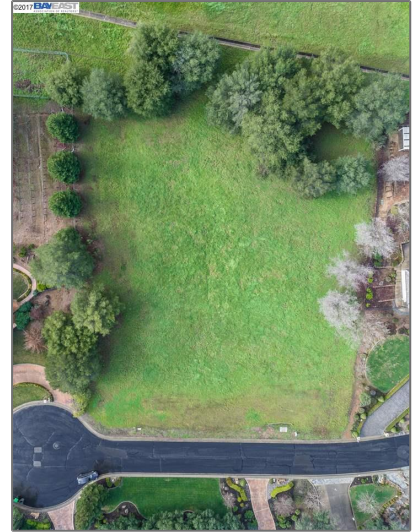

Lots And Land For Sale

0 Sqft - 1913 Buckeye Ct, PLEASANTON,
California 94588

Basic [Details](#)

Property Type:	Lots And Land
Listing Type:	For Sale
Listing ID:	40940885
Price:	\$1,275,000
Bedrooms:	0
Bathrooms:	0
Half Bathrooms:	0
Square Footage:	0 Sqft
Year Built:	0
Lot Area:	46,609 Sqft

Address [Map](#)

Country:	US
State:	CA
County:	Alameda
City:	PLEASANTON
Zipcode:	

Features

View:

[Panoramic, Valley, Mt
Diablo](#)

94588

Street: **Buckeye Ct**

Street Number: **1913**