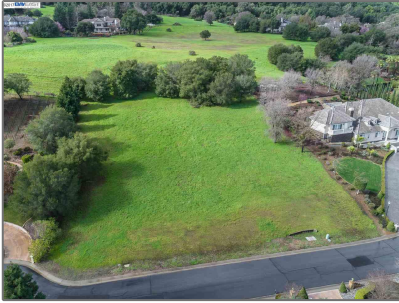

Lots And Land For Sale

0 Sqft - 1913 Buckeye Ct, PLEASANTON,
California 94588

Basic [Details](#)

Property Type:	Lots And Land
Listing Type:	For Sale
Listing ID:	40940885
Price:	\$1,275,000
Bedrooms:	0
Bathrooms:	0
Half Bathrooms:	0
Square Footage:	0 Sqft
Year Built:	0
Lot Area:	46,609 Sqft

Address [Map](#)

Country:	US
State:	CA
County:	Alameda
City:	PLEASANTON
Zipcode:	

Features

View:

[Panoramic, Valley, Mt
Diablo](#)

94588

Street: **Buckeye Ct**

Street Number: **1913**