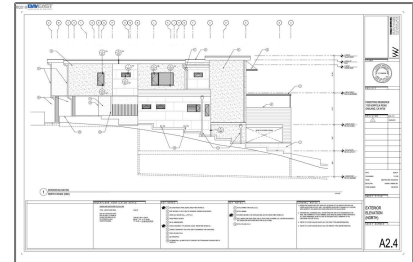

## Basic Details

Property Type: **Lots And Land**

Listing Type: **For Sale**

Listing ID: **40940883**

Price: **\$1,250,000**

Bedrooms: **0**

Bathrooms: **0**

Half Bathrooms: **0**

Square Footage: **0 Sqft**

Year Built: **0**

Lot Area: **9,462 Sqft**