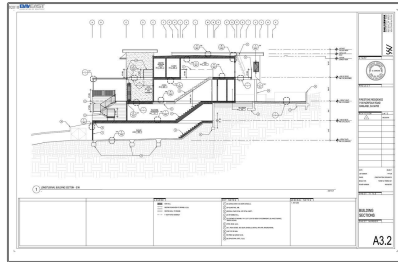

## Basic Details

Property Type: **Lots And Land**

Listing Type: **For Sale**

Listing ID: **40940883**

Price: **\$1,250,000**

Bedrooms: **0**

Bathrooms: **0**

Half Bathrooms: **0**

Square Footage: **0 Sqft**

Year Built: **0**

Lot Area: **9,462 Sqft**

Floor Number: **0**

Longitude: **W123° 46' 30.2"**

Latitude: **N37° 51' 40.9"**