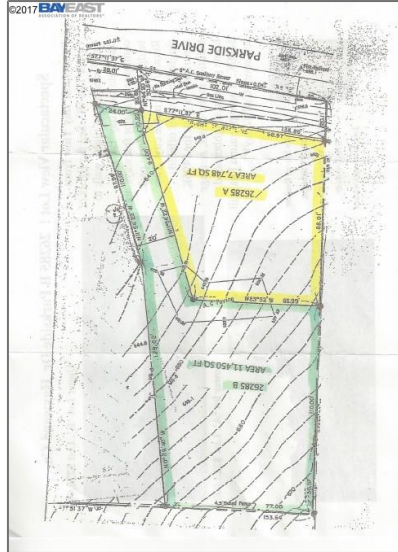

Lots And Land For Sale

0 Sqft - 26285 Parkside Dr, HAYWARD, California
94542

Basic [Details](#)

Property Type:	Lots And Land
Listing Type:	For Sale
Listing ID:	40940846
Price:	\$250,000
Bedrooms:	0
Bathrooms:	0
Half Bathrooms:	0
Square Footage:	0 Sqft
Year Built:	0
Lot Area:	7,791 Sqft

Address [Map](#)

Country:	US
State:	CA
County:	Alameda
City:	HAYWARD
Zipcode:	94542
Street:	Parkside Dr
Street Number:	26285
Floor Number:	0
Longitude:	W123° 57' 9.4"
Latitude:	N37° 39' 36.8"

Agent [Info](#)