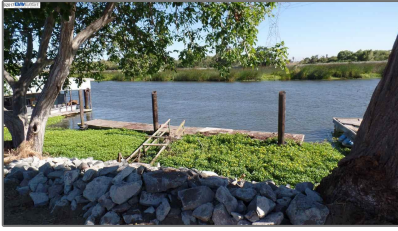

Lots And Land For Sale

0 Sqft - 2432 Dutch Slough Rd, OAKLEY,
California 94561

Basic [Details](#)

Property Type:	Lots And Land
Listing Type:	For Sale
Listing ID:	40940833
Price:	\$50,000
Bedrooms:	0
Bathrooms:	0
Half Bathrooms:	0
Square Footage:	0 Sqft
Year Built:	0
Lot Area:	6,500 Sqft

Address [Map](#)

Country:	US
State:	CA
County:	Contra Costa
City:	OAKLEY
Zipcode:	94561
Street:	Dutch Slough Rd
Street Number:	2432
Floor Number:	0
Longitude:	W122° 20' 56.8"
Latitude:	N38° 0' 41.9"

Agent [Info](#)