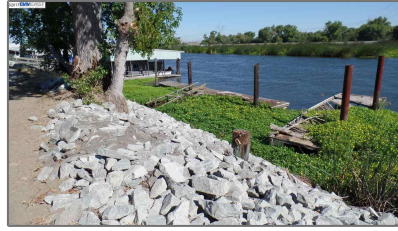

Lots And Land For Sale

0 Sqft - 2432 Dutch Slough Rd, OAKLEY,
California 94561

Basic [Details](#)

Property Type:	Lots And Land
Listing Type:	For Sale
Listing ID:	40940833
Price:	\$50,000
Bedrooms:	0
Bathrooms:	0
Half Bathrooms:	0
Square Footage:	0 Sqft
Year Built:	0
Lot Area:	6,500 Sqft

Address [Map](#)

Country:	US
State:	CA
County:	Contra Costa
City:	OAKLEY
Zipcode:	94561
Street:	Dutch Slough Rd
Street Number:	2432
Floor Number:	0
Longitude:	W122° 20' 56.8"
Latitude:	N38° 0' 41.9"

Agent [Info](#)