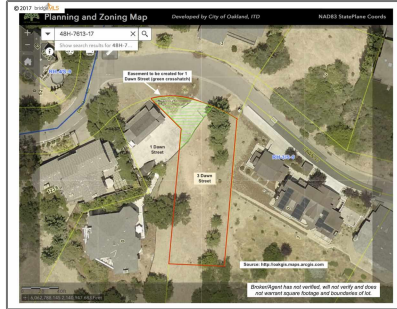

Lots And Land For Sale

0 Sqft - 3 Dawn Street, BERKELEY, California
94705

Basic Details

Property Type:	Lots And Land
Listing Type:	For Sale
Listing ID:	40940831
Price:	\$650,000
Bedrooms:	0
Bathrooms:	0
Half Bathrooms:	0
Square Footage:	0 Sqft
Year Built:	0
Lot Area:	10,548 Sqft

Features

View:

[Downtown, Canyon, Bay,
City Lights](#)

Address Map

Country:	US
State:	CA
County:	Alameda
City:	BERKELEY
Zipcode:	94705
Street:	Dawn Street
Street Number:	3
Floor Number:	0

Longitude: **W123° 46' 18.1"**