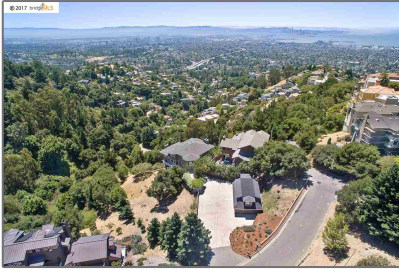

Lots And Land For Sale

0 Sqft - 3 Dawn Street, BERKELEY, California
94705

Basic Details

Property Type:	Lots And Land
Listing Type:	For Sale
Listing ID:	40940831
Price:	\$650,000
Bedrooms:	0
Bathrooms:	0
Half Bathrooms:	0
Square Footage:	0 Sqft
Year Built:	0
Lot Area:	10,548 Sqft

Features

View:

[Downtown, Canyon, Bay,
City Lights](#)

Address Map

Country:	US
State:	CA
County:	Alameda
City:	BERKELEY
Zipcode:	94705
Street:	Dawn Street
Street Number:	3
Floor Number:	0

Longitude: **W123° 46' 18.1"**