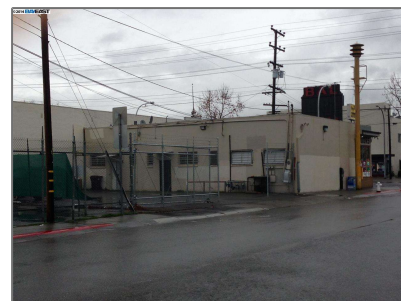

Comm Industrial For Sale

For Sale

2,782 Sqft - 14813 E 14th St., SAN LEANDRO,
California 94578

Basic [Details](#)

Property Type: **Comm Industrial
For Sale**

Listing Type: **For Sale**

Listing ID: **40940797**

Heating System: **Gas, Other Heat**

Cooling System: **Other**

Roof: **Tar And Gravel**

Address [Map](#)

Country: **US**

State: **CA**

County: **Alameda**

City: **SAN LEANDRO**