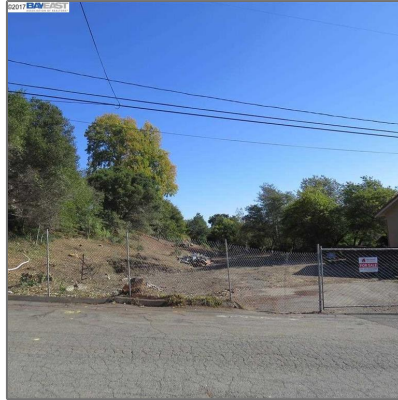

# Lots And Land For Sale

0 Sqft - 2711 Talbot Lane, CASTRO VALLEY,  
California 94546

## Basic [Details](#)

Property Type:	<b>Lots And Land</b>
Listing Type:	<b>For Sale</b>
Listing ID:	<b>40940790</b>
Price:	<b>\$229,888</b>
Bedrooms:	<b>0</b>
Bathrooms:	<b>0</b>
Half Bathrooms:	<b>0</b>
Square Footage:	<b>0 Sqft</b>
Year Built:	<b>0</b>
Lot Area:	<b>9,141 Sqft</b>