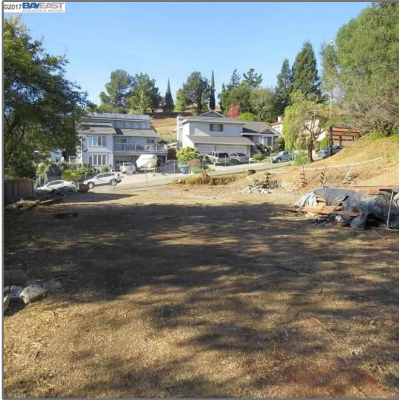

# Lots And Land For Sale

0 Sqft - 2711 Talbot Lane, CASTRO VALLEY,  
California 94546

## Basic [Details](#)

Property Type:	<b>Lots And Land</b>
Listing Type:	<b>For Sale</b>
Listing ID:	<b>40940790</b>
Price:	<b>\$229,888</b>
Bedrooms:	<b>0</b>
Bathrooms:	<b>0</b>
Half Bathrooms:	<b>0</b>
Square Footage:	<b>0 Sqft</b>
Year Built:	<b>0</b>
Lot Area:	<b>9,141 Sqft</b>