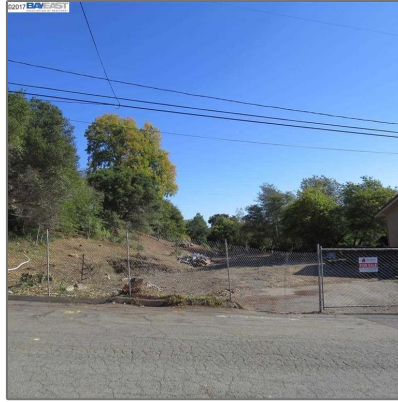

Lots And Land For Sale

0 Sqft - 2715 Talbot Lane, CASTRO VALLEY,
California 94546

Basic [Details](#)

Property Type:	Lots And Land
Listing Type:	For Sale
Listing ID:	40940789
Price:	\$239,888
Bedrooms:	0
Bathrooms:	0
Half Bathrooms:	0
Square Footage:	0 Sqft
Year Built:	0
Lot Area:	11,436 Sqft

Address [Map](#)

Country:	US
State:	CA
County:	Alameda
City:	CASTRO VALLEY
Zipcode:	94546
Street:	Talbot Lane
Street Number:	2715
Floor Number:	0
Longitude:	W123° 54' 3.4"
Latitude:	N37° 42' 18.1"

Agent [Info](#)