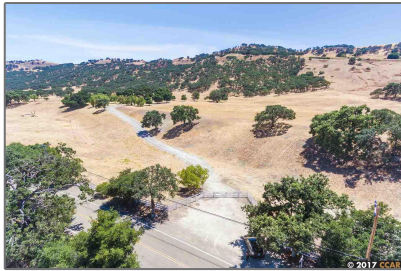

Lots And Land For Sale

0 Sqft - 8615 Mines Rd, LIVERMORE, California
94550

Basic [Details](#)

Property Type:	Lots And Land
Listing Type:	For Sale
Listing ID:	40940786
Price:	\$1,275,000
Bedrooms:	0
Bathrooms:	0
Half Bathrooms:	0
Square Footage:	0 Sqft
Year Built:	0
Lot Area:	720,047 Sqft

Address [Map](#)

Country:	US
State:	CA
County:	Alameda
City:	LIVERMORE
Zipcode:	94550
Street:	Mines Rd
Street Number:	8615
Floor Number:	0

Features

View:

[Hills, Mt Diablo, Pasture](#)

Longitude: **W122° 18' 16.4"**