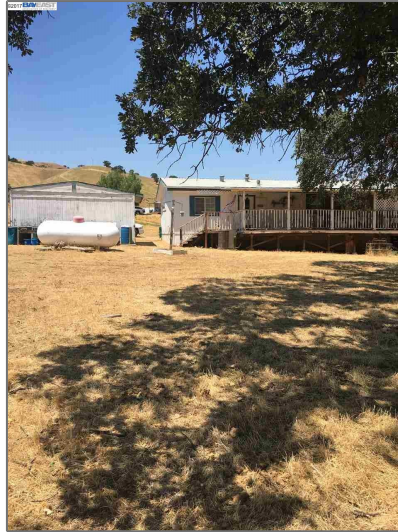

# Lots And Land For Sale

0 Sqft - 10111 Del Puerto Canyon Rd,  
PATTERSON, California 95363

## Basic [Details](#)

Property Type:	<b>Lots And Land</b>
Listing Type:	<b>For Sale</b>
Listing ID:	<b>40940775</b>
Price:	<b>\$665,000</b>
Bedrooms:	<b>0</b>
Bathrooms:	<b>0</b>
Half Bathrooms:	<b>0</b>
Square Footage:	<b>0 Sqft</b>
Year Built:	<b>0</b>
Lot Area:	<b>9,687,740 Sqft</b>