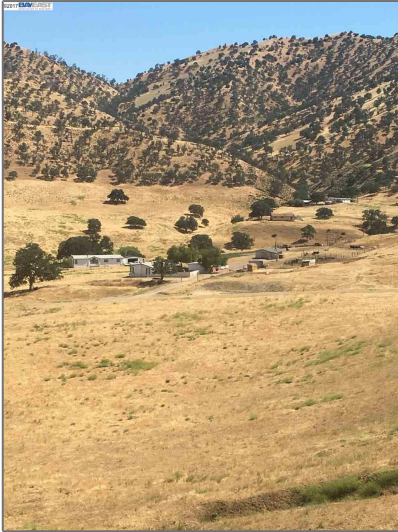

# Lots And Land For Sale

0 Sqft - 10111 Del Puerto Canyon Rd,  
PATTERSON, California 95363

## Basic [Details](#)

Property Type:	<b>Lots And Land</b>
Listing Type:	<b>For Sale</b>
Listing ID:	<b>40940775</b>
Price:	<b>\$665,000</b>
Bedrooms:	<b>0</b>
Bathrooms:	<b>0</b>
Half Bathrooms:	<b>0</b>
Square Footage:	<b>0 Sqft</b>
Year Built:	<b>0</b>
Lot Area:	<b>9,687,740 Sqft</b>