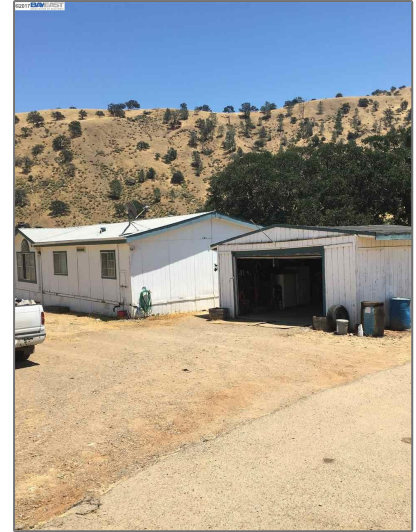

# Lots And Land For Sale

0 Sqft - 10111 Del Puerto Canyon Rd,  
PATTERSON, California 95363

## Basic [Details](#)

Property Type:	<b>Lots And Land</b>
Listing Type:	<b>For Sale</b>
Listing ID:	<b>40940775</b>
Price:	<b>\$665,000</b>
Bedrooms:	<b>0</b>
Bathrooms:	<b>0</b>
Half Bathrooms:	<b>0</b>
Square Footage:	<b>0 Sqft</b>
Year Built:	<b>0</b>
Lot Area:	<b>9,687,740 Sqft</b>