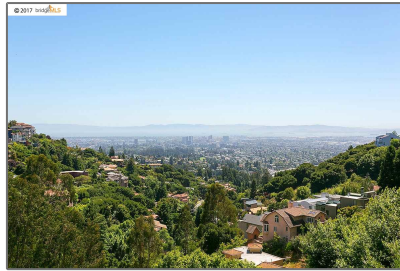

# Lots And Land For Sale

0 Sqft - 570 GRAVATT, BERKELEY, California  
94705

## Features

<input checked="" type="checkbox"/>	View:	<a href="#">Downtown, Canyon, Hills, Bay, Water</a>
-------------------------------------	-------	---

## Address [Map](#)

Country:	<b>US</b>
State:	<b>CA</b>
County:	<b>Alameda</b>
City:	<b>BERKELEY</b>
Zipcode:	<b>94705</b>
Street:	<b>GRAVATT</b>
Street Number:	<b>570</b>
Floor Number:	<b>0</b>

Longitude: **W123° 46' 4.9"**