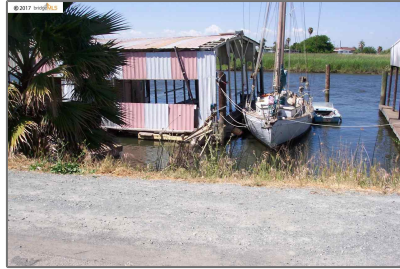

Lots And Land For Sale

0 Sqft - 2826 Dutch Slough Rd, OAKLEY,
California 94561

Basic [Details](#)

Property Type:	Lots And Land
Listing Type:	For Sale
Listing ID:	40940705
Price:	\$80,000
Bedrooms:	0
Bathrooms:	0
Half Bathrooms:	0
Square Footage:	0 Sqft
Year Built:	0
Lot Area:	8,360 Sqft

Address [Map](#)

Country:	US
State:	CA
County:	Contra Costa
City:	OAKLEY
Zipcode:	94561
Street:	Dutch Slough Rd
Street Number:	2826
Floor Number:	0

Features

View:

[Panoramic, Delta, Mt
Diablo, Mountains,
Marina](#)