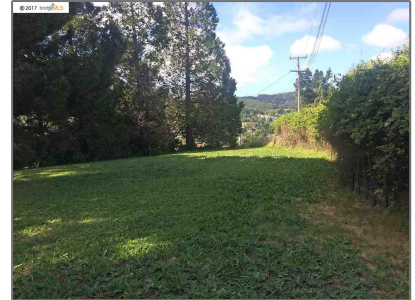

# Lots And Land For Sale

0 Sqft - 0 Diane Drive, RICHMOND, California  
94803

## Basic [Details](#)

Property Type:	<b>Lots And Land</b>
Listing Type:	<b>For Sale</b>
Listing ID:	<b>40940702</b>
Price:	<b>\$140,000</b>
Bedrooms:	<b>0</b>
Bathrooms:	<b>0</b>
Half Bathrooms:	<b>0</b>
Square Footage:	<b>0 Sqft</b>
Year Built:	<b>0</b>
Lot Area:	<b>9,142 Sqft</b>