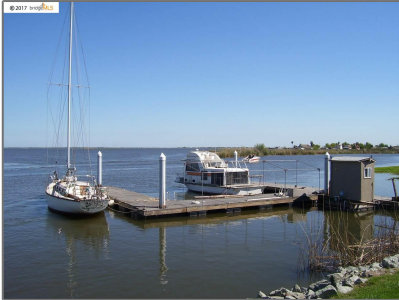

# Lots And Land For Sale

0 Sqft - 3187 WILLOW RD WEST, BETHEL ISLAND, California 94511

## Features

View:

[Panoramic, Delta, Mt Diablo, Water](#)

Longitude: **W122° 21' 52.6"**

Latitude: **N38° 2' 41.9"**