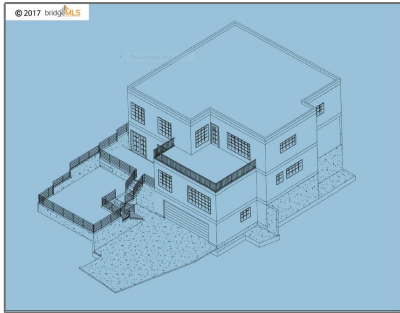

Lots And Land For Sale

0 Sqft - 1531 Summit Rd, BERKELEY, California
94708

Basic [Details](#)

Property Type:	Lots And Land
Listing Type:	For Sale
Listing ID:	40940654
Price:	\$489,000
Bedrooms:	0
Bathrooms:	0
Half Bathrooms:	0
Square Footage:	0 Sqft
Year Built:	0
Lot Area:	7,269 Sqft

Features

View:

[Other](#)

Address [Map](#)

Country:	US
State:	CA
County:	Alameda
City:	BERKELEY
Zipcode:	94708
Street:	Summit Rd
Street Number:	1531
Floor Number:	0

Longitude: **W123° 45' 11"**

Latitude: **N37° 52' 56.9"**