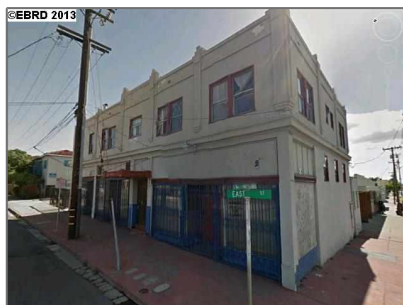

# Comm Ri Multi-units 5+ For Sale

2,520 Sqft - 965 East Street #995, PITTSBURG,  
California 94565

## Address [Map](#)

Country: **US**

State: **CA**

County: **Contra Costa**

City: **PITTSBURG**

Zipcode: **94565**

Street: **East Street #995**