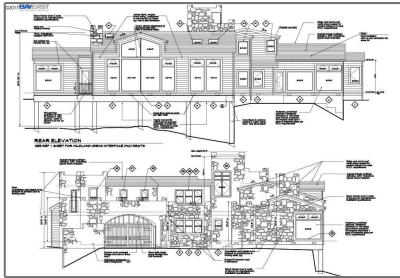

Lots And Land For Sale

0 Sqft - 3932 Recreation Center Rd., CASTRO VALLEY, California 94541

Basic Details

Property Type:	Lots And Land
Listing Type:	For Sale
Listing ID:	40940630
Price:	\$489,000
Bedrooms:	0
Bathrooms:	0
Half Bathrooms:	0
Square Footage:	0 Sqft
Year Built:	0
Lot Area:	93,342 Sqft