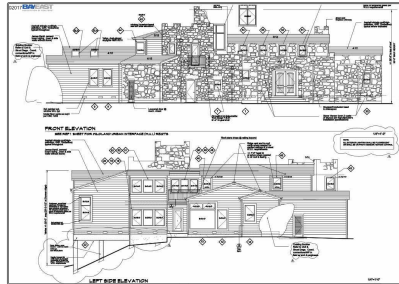

Lots And Land For Sale

0 Sqft - 3932 Recreation Center Rd., CASTRO VALLEY, California 94541

Basic Details

Property Type:	Lots And Land
Listing Type:	For Sale
Listing ID:	40940630
Price:	\$489,000
Bedrooms:	0
Bathrooms:	0
Half Bathrooms:	0
Square Footage:	0 Sqft
Year Built:	0
Lot Area:	93,342 Sqft

Address Map

Country:	US
State:	CA
County:	Alameda
City:	CASTRO VALLEY
Zipcode:	94541
Street:	Recreation Center Rd.
Street Number:	3932
Floor Number:	0
Longitude:	W123° 57' 23.3"
Latitude:	N37° 41' 15.7"