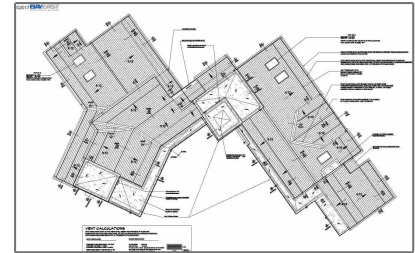

Lots And Land For Sale

0 Sqft - 3932 Recreation Center Rd., CASTRO VALLEY, California 94541

Basic Details

Property Type:	Lots And Land
Listing Type:	For Sale
Listing ID:	40940630
Price:	\$489,000
Bedrooms:	0
Bathrooms:	0
Half Bathrooms:	0
Square Footage:	0 Sqft
Year Built:	0
Lot Area:	93,342 Sqft

Address Map

Country:	US
State:	CA
County:	Alameda
City:	CASTRO VALLEY
Zipcode:	94541
Street:	Recreation Center Rd.
Street Number:	3932
Floor Number:	0
Longitude:	W123° 57' 23.3"
Latitude:	N37° 41' 15.7"