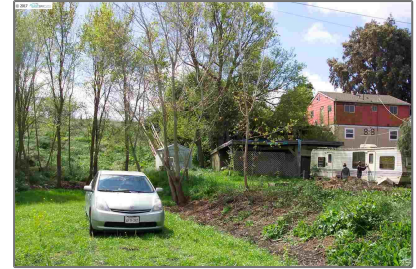

# Lots And Land For Sale

0 Sqft - 1344 Taylor Rd, BETHEL ISLAND,  
California 94511

## Basic [Details](#)

Property Type:	<b>Lots And Land</b>
Listing Type:	<b>For Sale</b>
Listing ID:	<b>40940621</b>
Price:	<b>\$140,000</b>
Bedrooms:	<b>0</b>
Bathrooms:	<b>0</b>
Half Bathrooms:	<b>0</b>
Square Footage:	<b>0 Sqft</b>
Year Built:	<b>0</b>
Lot Area:	<b>9,750 Sqft</b>

## Address [Map](#)

Country:	<b>US</b>
State:	<b>CA</b>
County:	<b>Contra Costa</b>
City:	<b>BETHEL ISLAND</b>
Zipcode:	<b>94511</b>
Street:	<b>Taylor Rd</b>
Street Number:	<b>1344</b>
Floor Number:	<b>0</b>