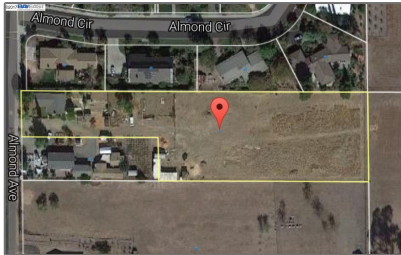

Lots And Land For Sale

0 Sqft - 1530 Almond Ave, LIVERMORE, California
94550

Basic [Details](#)

Property Type:	Lots And Land
Listing Type:	For Sale
Listing ID:	40940613
Price:	\$998,000
Bedrooms:	0
Bathrooms:	0
Half Bathrooms:	0
Square Footage:	0 Sqft
Year Built:	0
Lot Area:	85,418 Sqft

Address [Map](#)

Country:	US
State:	CA
County:	Alameda
City:	LIVERMORE
Zipcode:	94550
Street:	Almond Ave
Street Number:	1530
Floor Number:	0
Longitude:	W122° 15' 37.1"
Latitude:	N37° 40' 33.3"

Agent [Info](#)