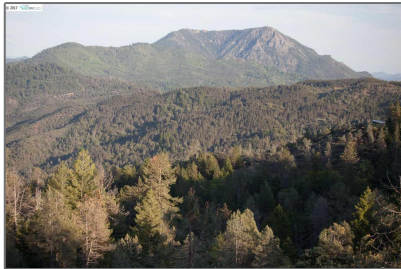

Lots And Land For Sale

0 Sqft - 12125 Dry creek road, MIDDLETOWN,
California 95461

Basic [Details](#)

Property Type:	Lots And Land
Listing Type:	For Sale
Listing ID:	40940581
Price:	\$599,000
Bedrooms:	0
Bathrooms:	0
Half Bathrooms:	0
Square Footage:	0 Sqft
Year Built:	0
Lot Area:	18,251,600 Sqft