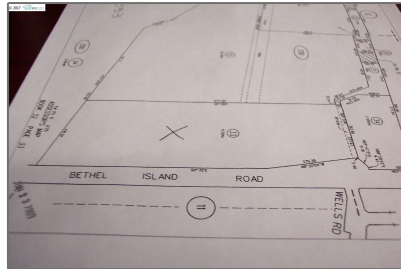

# Lots And Land For Sale

0 Sqft - 5901 Bethel Island Rd, OAKLEY, California  
94561

## Basic [Details](#)

Property Type:	<b>Lots And Land</b>
Listing Type:	<b>For Sale</b>
Listing ID:	<b>40940566</b>
Price:	<b>\$499,000</b>
Bedrooms:	<b>0</b>
Bathrooms:	<b>0</b>
Half Bathrooms:	<b>0</b>
Square Footage:	<b>0 Sqft</b>
Year Built:	<b>0</b>
Lot Area:	<b>504,860 Sqft</b>

## Address [Map](#)

Country:	<b>US</b>
State:	<b>CA</b>
County:	<b>Contra Costa</b>
City:	<b>OAKLEY</b>
Zipcode:	<b>94561</b>
Street:	<b>Bethel Island Rd</b>
Street Number:	<b>5901</b>
Floor Number:	<b>0</b>

## Features

View:

[Panoramic, Downtown,  
Mt Diablo, Mountains](#)

Longitude: **W122° 21' 31.5"**

Latitude: **N38° 0' 25.8"**