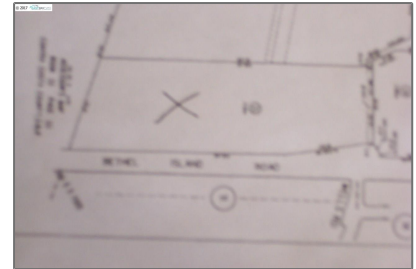

# Lots And Land For Sale

0 Sqft - 5901 Bethel Island Rd, OAKLEY, California  
94561

## Basic [Details](#)

Property Type:	<b>Lots And Land</b>
Listing Type:	<b>For Sale</b>
Listing ID:	<b>40940566</b>
Price:	<b>\$499,000</b>
Bedrooms:	<b>0</b>
Bathrooms:	<b>0</b>
Half Bathrooms:	<b>0</b>
Square Footage:	<b>0 Sqft</b>
Year Built:	<b>0</b>
Lot Area:	<b>504,860 Sqft</b>

## Address [Map](#)

Country:	<b>US</b>
State:	<b>CA</b>
County:	<b>Contra Costa</b>
City:	<b>OAKLEY</b>
Zipcode:	<b>94561</b>
Street:	<b>Bethel Island Rd</b>
Street Number:	<b>5901</b>
Floor Number:	<b>0</b>

## Features

View:

[Panoramic, Downtown,  
Mt Diablo, Mountains](#)

Longitude: **W122° 21' 31.5"**

Latitude: **N38° 0' 25.8"**