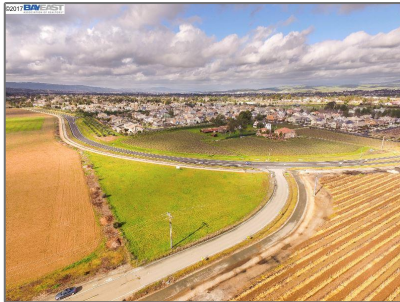

Lots And Land For Sale

0 Sqft - 2301 Concannon Blvd, LIVERMORE, California 94550

Basic [Details](#)

Property Type:	Lots And Land
Listing Type:	For Sale
Listing ID:	40940549
Price:	\$599,000
Bedrooms:	0
Bathrooms:	0
Half Bathrooms:	0
Square Footage:	0 Sqft
Year Built:	0
Lot Area:	90,564 Sqft

Address [Map](#)

Country:	US
State:	CA
County:	Alameda
City:	LIVERMORE
Zipcode:	94550
Street:	Concannon Blvd
Street Number:	2301
Floor Number:	0

Features

View:

[Hills](#)

Longitude: **W122° 14' 57.5"**

Latitude: **N37° 39' 43.5"**