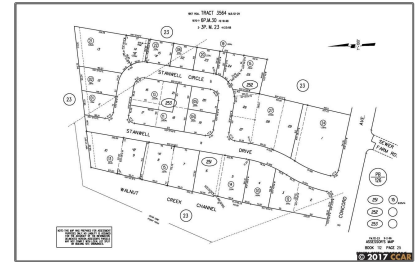

Lots And Land For Sale

0 Sqft - 0 Stanwell Drive, CONCORD, California
94520

Basic [Details](#)

Property Type:	Lots And Land
Listing Type:	For Sale
Listing ID:	40940535
Price:	\$300,000
Bedrooms:	0
Bathrooms:	0
Half Bathrooms:	0
Square Footage:	0 Sqft
Year Built:	0
Lot Area:	13,503 Sqft

Address [Map](#)

Country:	US
State:	CA
County:	Contra Costa
City:	CONCORD

Features

View:

[Other](#)

Zipcode:	94520
Street:	Stanwell Drive
Street Number:	0
Floor Number:	0
Longitude:	W123° 57' 3.2"
Latitude:	N37° 59' 0.9"