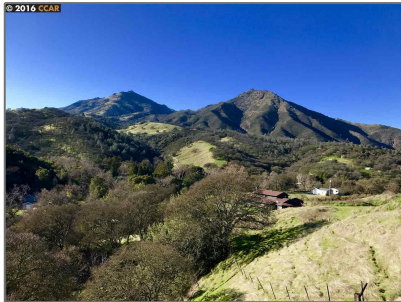

# Lots And Land For Sale

0 Sqft - 4280 Leon Drive, CLAYTON, California  
94517

## Features

View:

[Panoramic, Canyon, Mt  
Diablo, Water](#)

Longitude: **W122° 8' 24.3"**

Latitude: **N37° 52' 37.4"**