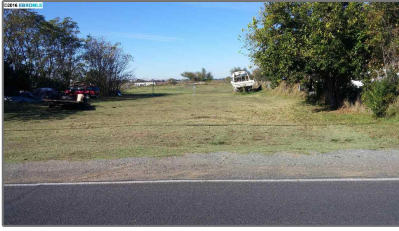

# Lots And Land For Sale

0 Sqft - Piper Rd, BETHEL ISLAND, California  
94511