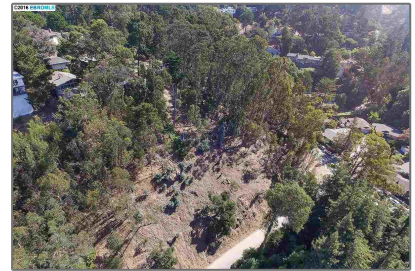

# Lots And Land For Sale

0 Sqft - 0 Scout Rd, OAKLAND, California 94611

## Basic [Details](#)

Property Type:	<b>Lots And Land</b>
Listing Type:	<b>For Sale</b>
Listing ID:	<b>40940402</b>
Price:	<b>\$300,000</b>
Bedrooms:	<b>0</b>
Bathrooms:	<b>0</b>
Half Bathrooms:	<b>0</b>
Square Footage:	<b>0 Sqft</b>
Year Built:	<b>0</b>
Lot Area:	<b>8,010 Sqft</b>