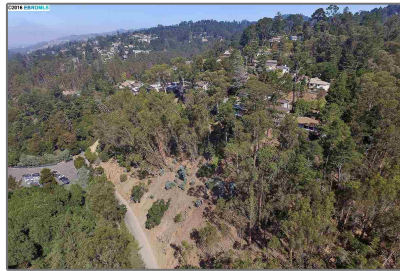

# Lots And Land For Sale

0 Sqft - 0 Scout Rd, OAKLAND, California 94611

## Basic [Details](#)

Property Type:	<b>Lots And Land</b>
Listing Type:	<b>For Sale</b>
Listing ID:	<b>40940402</b>
Price:	<b>\$300,000</b>
Bedrooms:	<b>0</b>
Bathrooms:	<b>0</b>
Half Bathrooms:	<b>0</b>
Square Footage:	<b>0 Sqft</b>
Year Built:	<b>0</b>
Lot Area:	<b>8,010 Sqft</b>