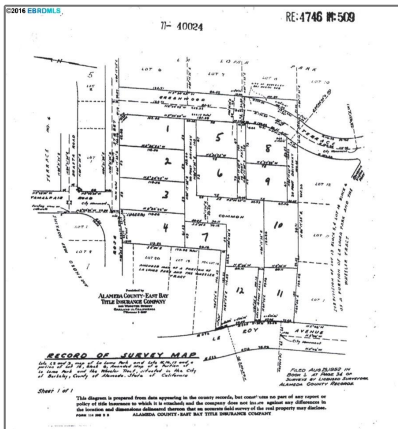

Lots And Land For Sale

0 Sqft - 0 Le Roy, BERKELEY, California 94708

Basic Details

Property Type:	Lots And Land
Listing Type:	For Sale
Listing ID:	40940368
Price:	\$565,000
Bedrooms:	0
Bathrooms:	0
Half Bathrooms:	0
Square Footage:	0 Sqft
Year Built:	0
Lot Area:	5,983 Sqft

Features

View:

[Downtown, Bay, San Francisco, Bay Bridge](#)

Address Map

Country:	US
State:	CA
County:	Alameda
City:	BERKELEY
Zipcode:	94708
Street:	Le Roy
Street Number:	0

Floor Number: **0**

Longitude: **W123° 44' 22.2"**