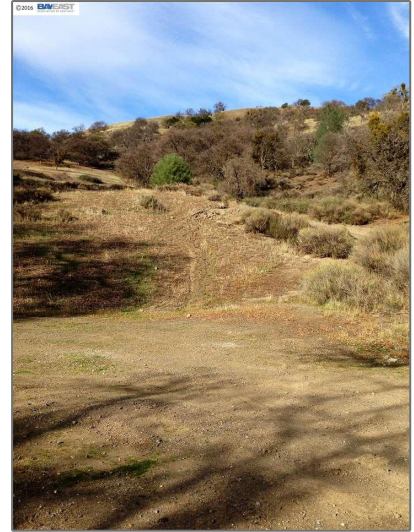

## Basic [Details](#)

Property Type:	<b>Lots And Land</b>
Listing Type:	<b>For Sale</b>
Listing ID:	<b>40940352</b>
Price:	<b>\$195,000</b>
Bedrooms:	<b>0</b>
Bathrooms:	<b>0</b>
Half Bathrooms:	<b>0</b>
Square Footage:	<b>0 Sqft</b>
Year Built:	<b>0</b>
Lot Area:	<b>1,481,040 Sqft</b>