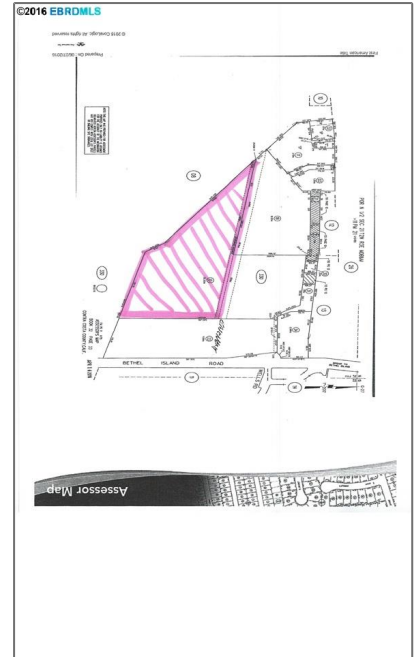

Lots And Land For Sale

0 Sqft - BETHEL ISLAND RD, OAKLEY, California
94561

Basic Details

| | |
|-----------------|-----------------------|
| Property Type: | Lots And Land |
| Listing Type: | For Sale |
| Listing ID: | 40940285 |
| Price: | \$550,000 |
| Bedrooms: | 0 |
| Bathrooms: | 0 |
| Half Bathrooms: | 0 |
| Square Footage: | 0 Sqft |
| Year Built: | 0 |
| Lot Area: | 1,099,890 Sqft |

Address Map

| | |
|---------------|-----------------------------|
| Country: | US |
| State: | CA |
| County: | Contra Costa |
| City: | OAKLEY |
| Zipcode: | 94561 |
| Street: | BETHEL ISLAND RD |
| Floor Number: | 0 |
| Longitude: | W122° 21' 31.7" |
| Latitude: | N38° 0' 33.7" |