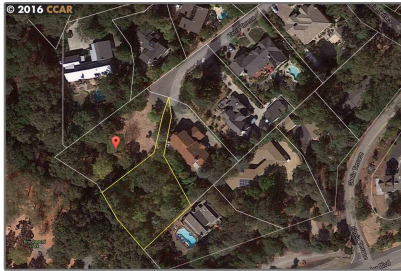

# Lots And Land For Sale

0 Sqft - 10 TERRA TERESA, LAFAYETTE,  
California 94549

## Basic [Details](#)

Property Type:	<b>Lots And Land</b>
Listing Type:	<b>For Sale</b>
Listing ID:	<b>40940280</b>
Price:	<b>\$550,000</b>
Bedrooms:	<b>0</b>
Bathrooms:	<b>0</b>
Half Bathrooms:	<b>0</b>
Square Footage:	<b>0 Sqft</b>
Year Built:	<b>0</b>
Lot Area:	<b>21,000 Sqft</b>

## Address [Map](#)

Country:	<b>US</b>
State:	<b>CA</b>
County:	<b>Contra Costa</b>
City:	<b>LAFAYETTE</b>
Zipcode:	<b>94549</b>
Street:	<b>TERRA TERESA</b>
Street Number:	<b>10</b>
Floor Number:	<b>0</b>

## Features

View:

[Wooded](#)

Longitude: **W123° 54' 18.4"**

Latitude: **N37° 56' 6.6"**