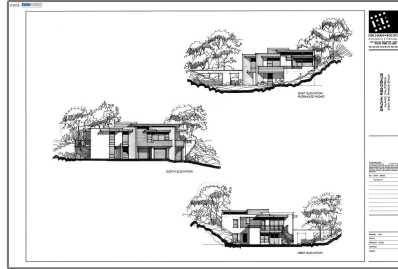

# Lots And Land For Sale

0 Sqft - 1751 RIDGEWOOD RD, ALAMO, California  
94507

## Basic [Details](#)

Property Type:	<b>Lots And Land</b>
Listing Type:	<b>For Sale</b>
Listing ID:	<b>40940261</b>
Price:	<b>\$475,000</b>
Bedrooms:	<b>0</b>
Bathrooms:	<b>0</b>
Half Bathrooms:	<b>0</b>
Square Footage:	<b>0 Sqft</b>
Year Built:	<b>0</b>
Lot Area:	<b>385,070 Sqft</b>