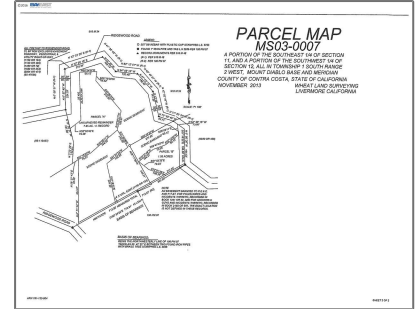

# Lots And Land For Sale

0 Sqft - 1751 RIDGEWOOD RD, ALAMO, California  
94507

## Basic [Details](#)

Property Type:	<b>Lots And Land</b>
Listing Type:	<b>For Sale</b>
Listing ID:	<b>40940261</b>
Price:	<b>\$475,000</b>
Bedrooms:	<b>0</b>
Bathrooms:	<b>0</b>
Half Bathrooms:	<b>0</b>
Square Footage:	<b>0 Sqft</b>
Year Built:	<b>0</b>
Lot Area:	<b>385,070 Sqft</b>

## Address [Map](#)

Country:	<b>US</b>
State:	<b>CA</b>
County:	<b>Contra Costa</b>
City:	<b>ALAMO</b>
Zipcode:	<b>94507</b>
Street:	<b>RIDGEWOOD RD</b>
Street Number:	<b>1751</b>
Floor Number:	<b>0</b>

Longitude: **W123° 57' 25.3"**

Latitude: **N37° 51' 18.3"**