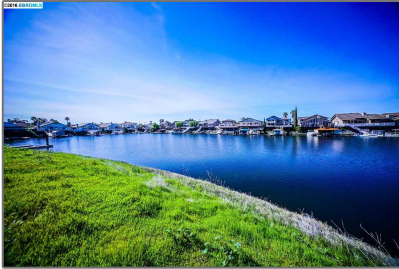

# Lots And Land For Sale

0 Sqft - 4321 Monterey Ct, DISCOVERY BAY,  
California 94505

## Basic [Details](#)

Property Type:	<b>Lots And Land</b>
Listing Type:	<b>For Sale</b>
Listing ID:	<b>40940238</b>
Price:	<b>\$249,900</b>
Bedrooms:	<b>0</b>
Bathrooms:	<b>0</b>
Half Bathrooms:	<b>0</b>
Square Footage:	<b>0 Sqft</b>
Year Built:	<b>0</b>
Lot Area:	<b>7,131 Sqft</b>

## Features

View:

[Delta, Water](#)

Longitude: **W122° 23' 19"**

Latitude: **N37° 53' 35.2"**