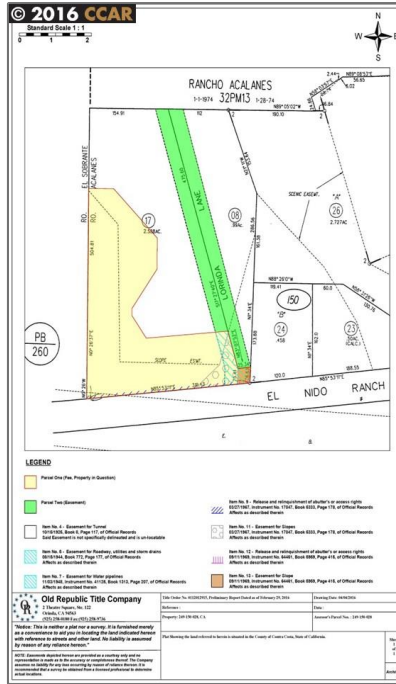

# Lots And Land For Sale

0 Sqft - 4268 El Nido Ranch Rd., LAFAYETTE, California 94549

## Basic Details

Property Type:	<b>Lots And Land</b>
Listing Type:	<b>For Sale</b>
Listing ID:	<b>40940175</b>
Price:	<b>\$449,000</b>
Bedrooms:	<b>0</b>
Bathrooms:	<b>0</b>
Half Bathrooms:	<b>0</b>
Square Footage:	<b>0 Sqft</b>
Year Built:	<b>0</b>
Lot Area:	<b>55,321 Sqft</b>

## Address Map

Country:	<b>US</b>
State:	<b>CA</b>

## Features

View:

Hills

County:	<b>Contra Costa</b>
City:	<b>LAFAYETTE</b>
Zipcode:	<b>94549</b>
Street:	<b>El Nido Ranch Rd.</b>
Street Number:	<b>4268</b>
Floor Number:	<b>0</b>
Longitude:	<b>W123° 50' 10.3"</b>
Latitude:	<b>N37° 53' 37.7"</b>