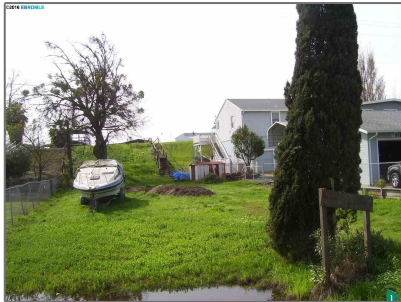

# Lots And Land For Sale

0 Sqft - 1730 TAYLOR RD, BETHEL ISLAND,  
California 94511

## Basic [Details](#)

Property Type:	<b>Lots And Land</b>
Listing Type:	<b>For Sale</b>
Listing ID:	<b>40940174</b>
Price:	<b>\$139,000</b>
Bedrooms:	<b>0</b>
Bathrooms:	<b>0</b>
Half Bathrooms:	<b>0</b>
Square Footage:	<b>0 Sqft</b>
Year Built:	<b>0</b>
Lot Area:	<b>10,000 Sqft</b>

## Address [Map](#)

Country:	<b>US</b>
State:	<b>CA</b>
County:	<b>Contra Costa</b>
City:	<b>BETHEL ISLAND</b>
Zipcode:	<b>94511</b>
Street:	<b>TAYLOR RD</b>
Street Number:	<b>1730</b>
Floor Number:	<b>0</b>