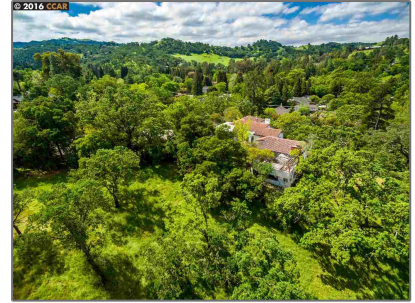

# Lots And Land For Sale

0 Sqft - 1944 Meadow Rd, WALNUT CREEK,  
California 94595

## Basic [Details](#)

Property Type:	<b>Lots And Land</b>
Listing Type:	<b>For Sale</b>
Listing ID:	<b>40940172</b>
Price:	<b>\$2,500,000</b>
Bedrooms:	<b>0</b>
Bathrooms:	<b>0</b>
Half Bathrooms:	<b>0</b>
Square Footage:	<b>0 Sqft</b>
Year Built:	<b>0</b>
Lot Area:	<b>183,823 Sqft</b>