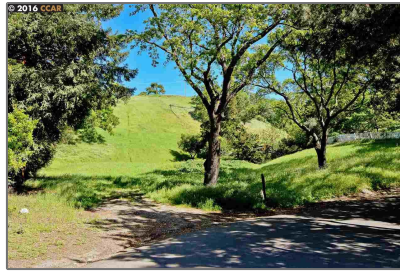

Lots And Land For Sale

0 Sqft - 2450 MOUNT DIABLO SCENIC BLVD,
DIABLO, California 94528

Basic [Details](#)

Property Type:	Lots And Land
Listing Type:	For Sale
Listing ID:	40940158
Price:	\$865,000
Bedrooms:	0
Bathrooms:	0
Half Bathrooms:	0
Square Footage:	0 Sqft
Year Built:	0
Lot Area:	71,438 Sqft

Features

View:

[Mt Diablo](#)

Address [Map](#)

Country:	US
State:	CA
County:	Contra Costa
City:	DIABLO
Zipcode:	94528
Street:	MOUNT DIABLO SCENIC BLVD
Street Number:	2450
Floor Number:	0

Longitude: **W122° 3' 7.9"**