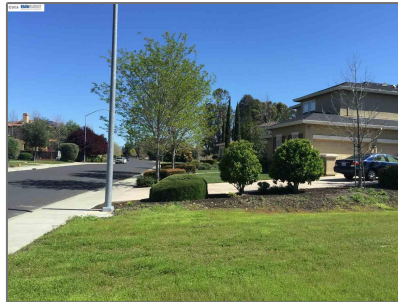

Lots And Land For Sale

0 Sqft - 2289 Vintage Lane, LIVERMORE,
California 94550

Basic [Details](#)

Property Type: **Lots And Land**

Listing Type: **For Sale**

Listing ID: **40940142**

Price: **\$709,950**

Bedrooms: **0**

County: **Alameda**

City: **LIVERMORE**

Zipcode: **94550**

Street: **Vintage Lane**

Street Number: **2289**

Floor Number: **0**

Longitude: **W122° 14' 6.3"**

Latitude: **N37° 39' 48"**