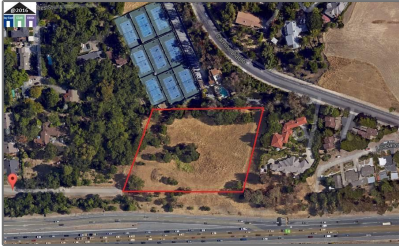

Lots And Land For Sale

0 Sqft - 0 Circle Creek Drive, LAFAYETTE,
California 94549

Basic [Details](#)

Property Type:	Lots And Land
Listing Type:	For Sale
Listing ID:	40940090
Price:	\$399,999
Bedrooms:	0
Bathrooms:	0
Half Bathrooms:	0
Square Footage:	0 Sqft
Year Built:	0
Lot Area:	150,717 Sqft

Address [Map](#)

Country:	US
State:	CA
County:	Contra Costa
City:	LAFAYETTE
Zipcode:	94549
Street:	Circle Creek Drive
Street Number:	0
Floor Number:	0

Features

View:

[Canyon, Hills](#)

Longitude: **W123° 54' 20.5"**