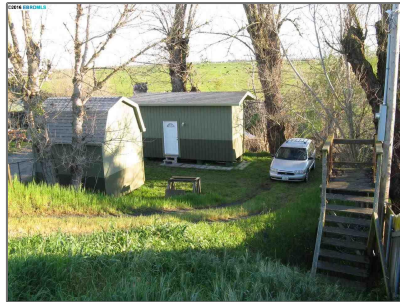

Lots And Land For Sale

0 Sqft - 2462 DUTCH SLOUGH RD, OAKLEY,
California 94561

Basic [Details](#)

Property Type:	Lots And Land
Listing Type:	For Sale
Listing ID:	40940043
Price:	\$110,000
Bedrooms:	0
Bathrooms:	0
Half Bathrooms:	0
Square Footage:	0 Sqft
Year Built:	0
Lot Area:	6,909 Sqft

Address [Map](#)

Country:	US
State:	CA
County:	Contra Costa
City:	OAKLEY
Zipcode:	94561
Street:	DUTCH SLOUGH RD
Street Number:	2462
Floor Number:	0
Longitude:	W122° 20' 58.7"
Latitude:	N38° 0' 41.9"

Agent [Info](#)