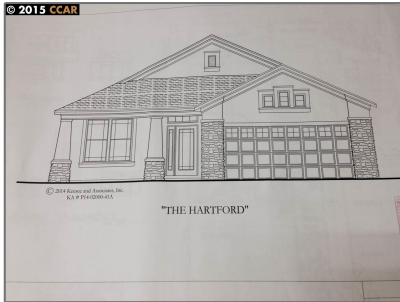

# Lots And Land For Sale

0 Sqft - 3436 Wren Ave, CONCORD, California  
94519

## Basic [Details](#)

Property Type:	<b>Lots And Land</b>
Listing Type:	<b>For Sale</b>
Listing ID:	<b>40939983</b>
Price:	<b>\$199,000</b>
Bedrooms:	<b>0</b>
Bathrooms:	<b>0</b>
Half Bathrooms:	<b>0</b>
Square Footage:	<b>0 Sqft</b>
Year Built:	<b>0</b>
Lot Area:	<b>9,520 Sqft</b>