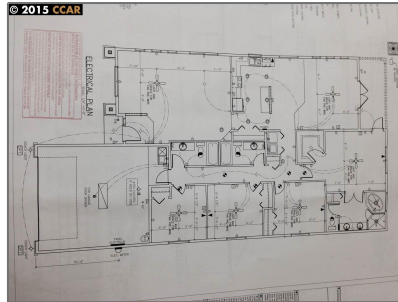

## Basic [Details](#)

Property Type:	<b>Lots And Land</b>
Listing Type:	<b>For Sale</b>
Listing ID:	<b>40939983</b>
Price:	<b>\$199,000</b>
Bedrooms:	<b>0</b>
Bathrooms:	<b>0</b>
Half Bathrooms:	<b>0</b>
Square Footage:	<b>0 Sqft</b>
Year Built:	<b>0</b>
Lot Area:	<b>9,520 Sqft</b>

## Address [Map](#)

Country:	<b>US</b>
State:	<b>CA</b>
County:	<b>Contra Costa</b>
City:	<b>CONCORD</b>
Zipcode:	<b>94519</b>
Street:	<b>Wren Ave</b>
Street Number:	<b>3436</b>
Floor Number:	<b>0</b>
Longitude:	<b>W123° 59' 12.7"</b>
Latitude:	<b>N37° 58' 48.1"</b>