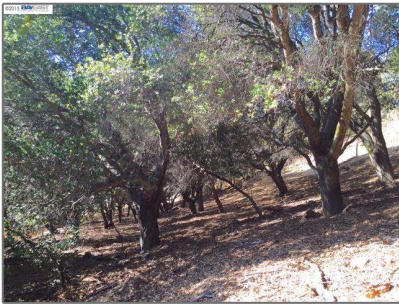

## Basic [Details](#)

Property Type:	<b>Lots And Land</b>
Listing Type:	<b>For Sale</b>
Listing ID:	<b>40939969</b>
Price:	<b>\$20,000</b>
Bedrooms:	<b>0</b>
Bathrooms:	<b>0</b>
Half Bathrooms:	<b>0</b>
Square Footage:	<b>0 Sqft</b>
Year Built:	<b>0</b>
Lot Area:	<b>12,274 Sqft</b>